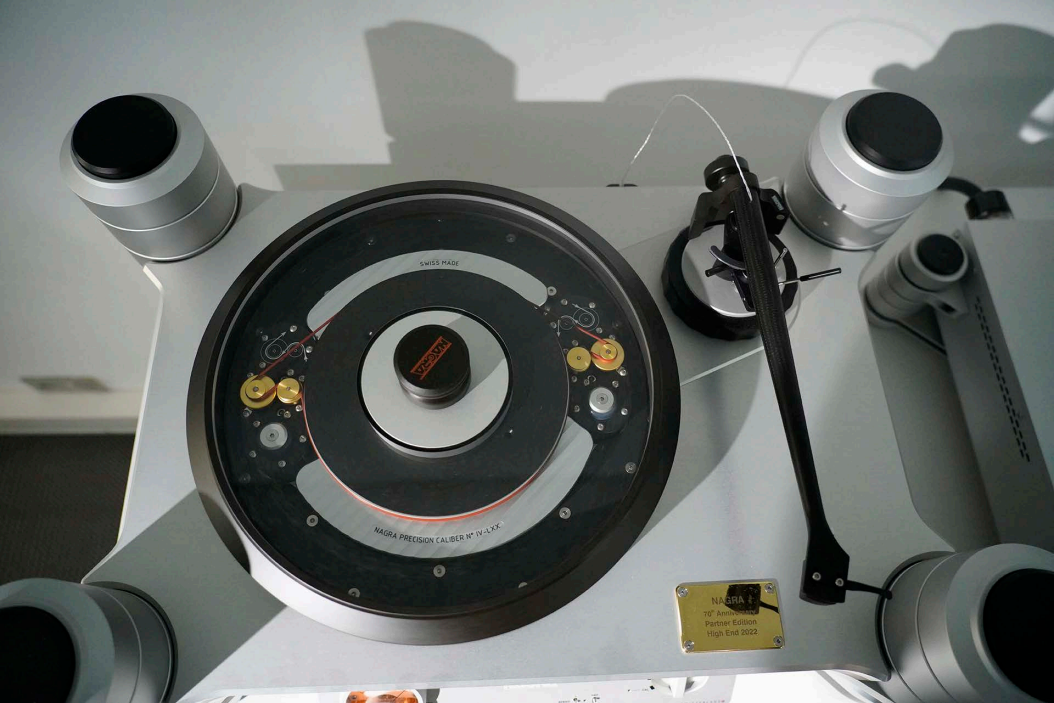

SWISS MADE

NAGRA PRECISION CALIBER N° IV-LXX

NAGRA
70th Anniversary
Partner Edition
High End 2022